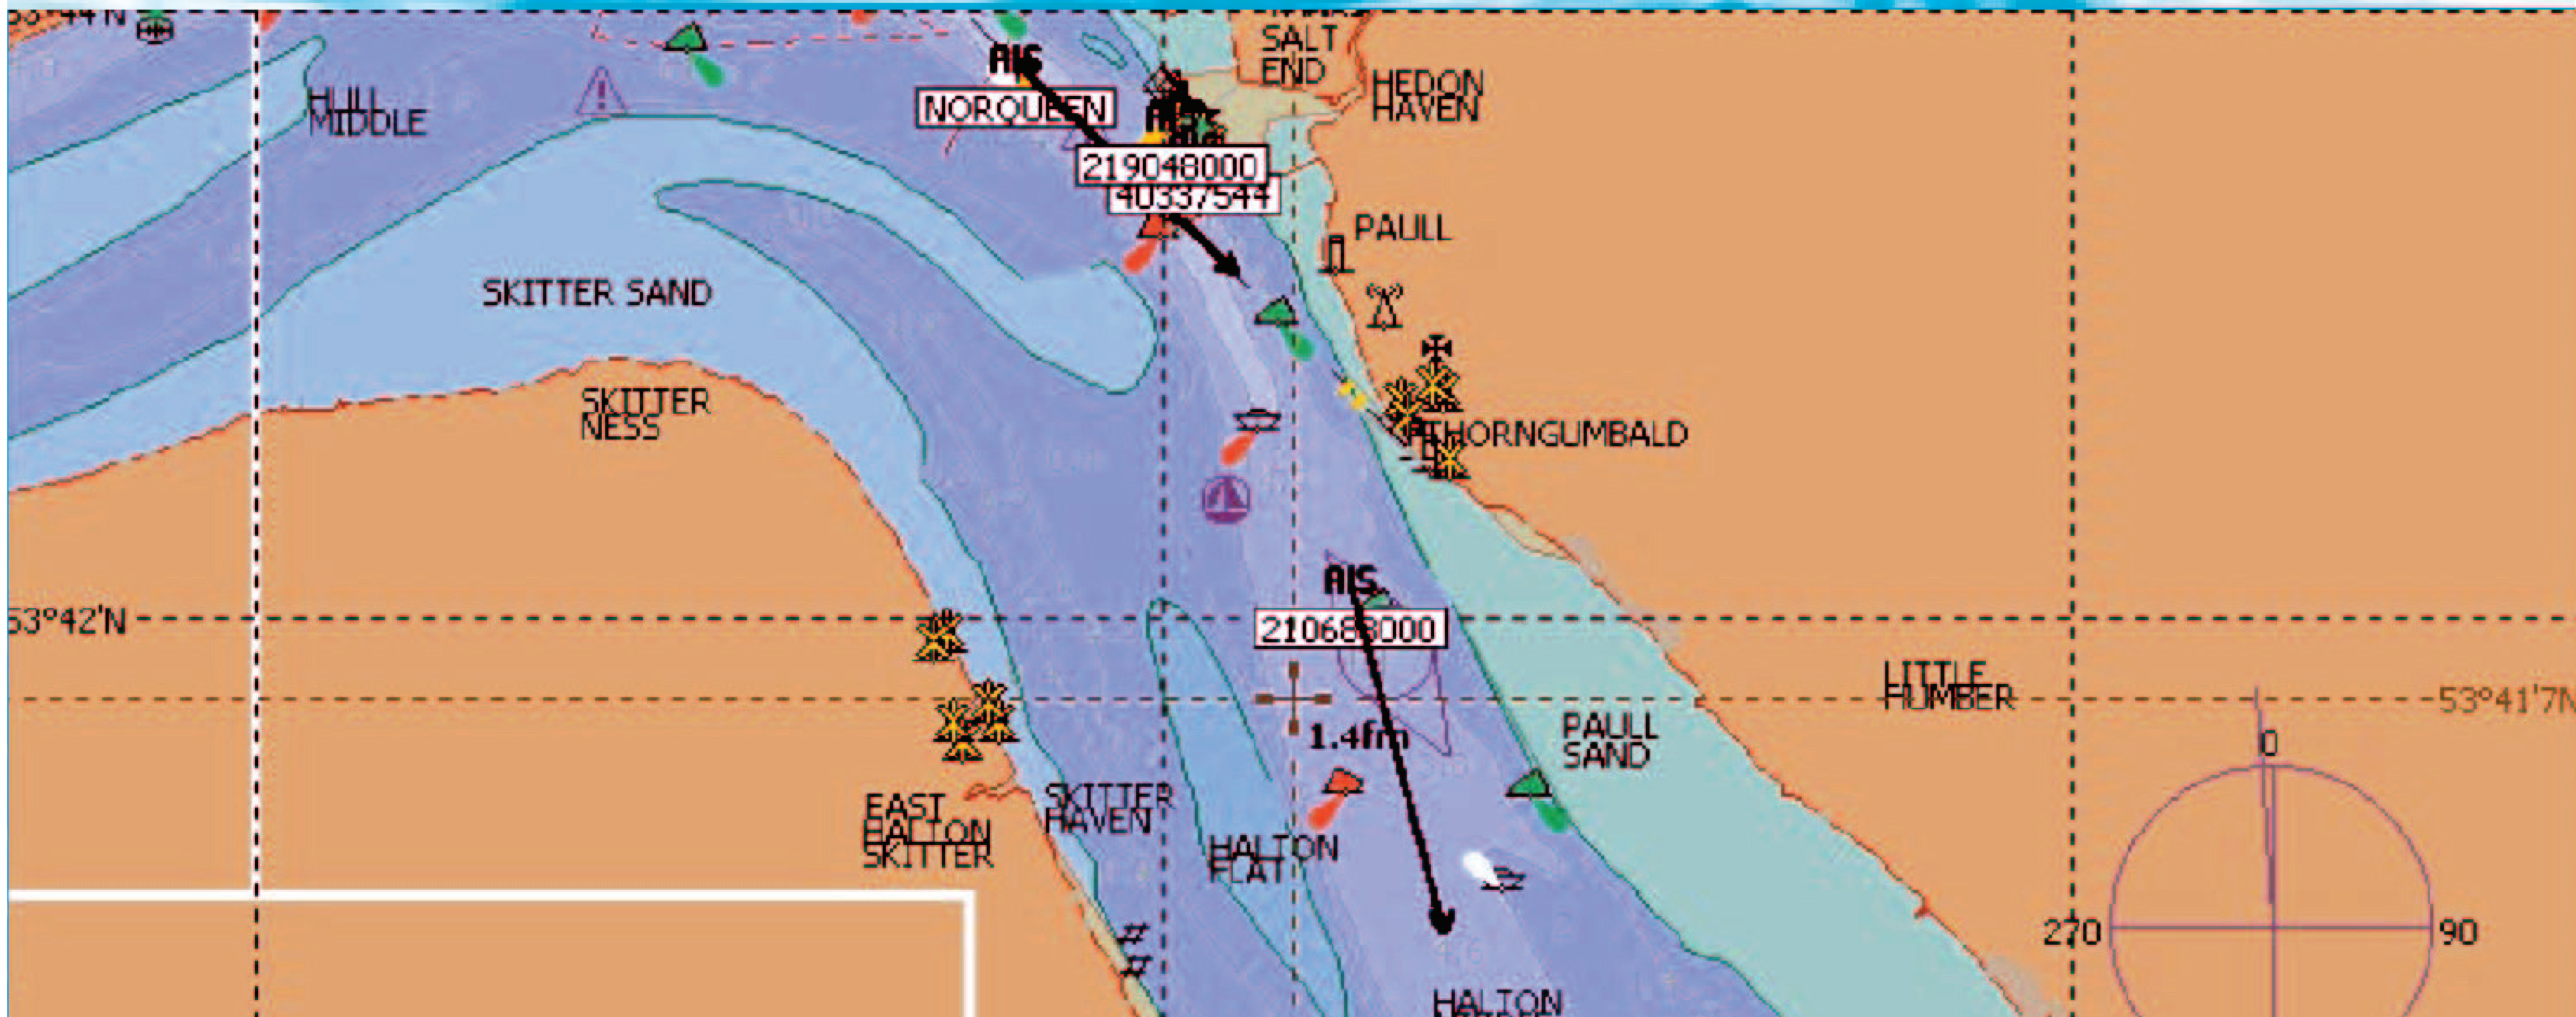

## Automatic Identification System

AIS target warning from MMSI list : 232585000 (FPV VIGILANT DETECTED)

AIS target warning from MMSI list : 234235000 (AALESUND, NORWEGIAN COASTGUARD DETECTED)

- COLLISION AVOIDANCE / WARNINGS
- FLEET / PRIORITY VESSEL TRACKING
- SITUATION AWARENESS
- TARGET VESSELS ADDED TO DATABASE
- AUTO TRACKING
- VHF RANGE
- POSITION / COURSE / SPEED / TONNAGE / SIZE / DESTINATION / NAME / CARGO